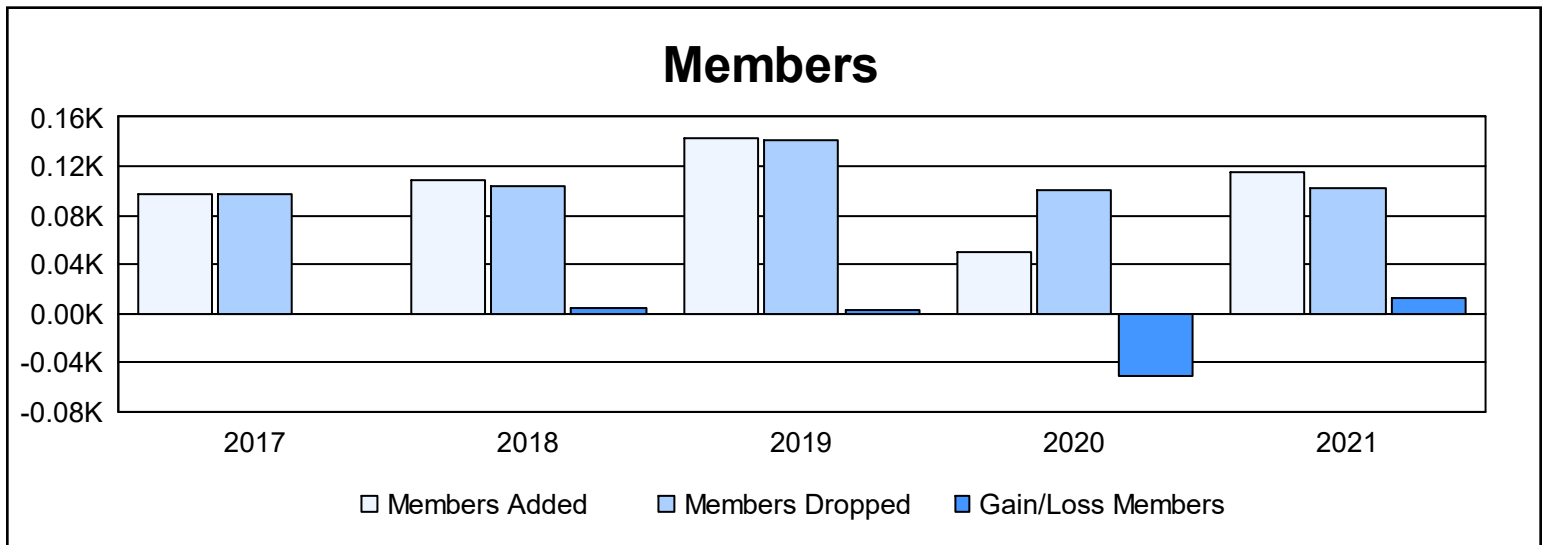

Year	New Clubs	Dropped Clubs	Gain/ Loss Clubs	New Members	Charter Members	Reinstate Members	Transfer Members	Total Member Added	Total Members Dropped	Gain/ Loss Members
2016-2017	0	1	-1	89	2	1	5	97	97	0
2017-2018	0	1	-1	103	0	3	2	108	104	4
2018-2019	1	1	0	99	24	15	5	143	141	2
2019-2020	0	0	0	47	0	1	2	50	101	-51
2020-2021	3	0	3	59	52	2	2	115	102	13
<b>Average</b>	<b>1</b>	<b>1</b>	<b>0</b>	<b>79</b>	<b>16</b>	<b>4</b>	<b>3</b>	<b>103</b>	<b>109</b>	<b>-6</b>

### Membership Composition June 2021 Cumulative