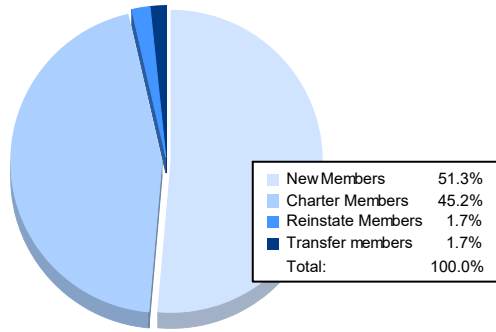

Year	New Clubs	Dropped Clubs	Gain/ Loss Clubs	New Members	Charter Members	Reinstate Members	Transfer Members	Total Member Added	Total Members Dropped	Gain/ Loss Members
2016-2017	0	1	-1	89	2	1	5	97	97	0
2017-2018	0	1	-1	103	0	3	2	108	104	4
2018-2019	1	1	0	99	24	15	5	143	141	2
2019-2020	0	0	0	47	0	1	2	50	101	-51
2020-2021	3	0	3	59	52	2	2	115	102	13
<b>Average</b>	<b>1</b>	<b>1</b>	<b>0</b>	<b>79</b>	<b>16</b>	<b>4</b>	<b>3</b>	<b>103</b>	<b>109</b>	<b>-6</b>

### Membership Composition June 2021 Cumulative

### Gender Composition June 2021 Cumulative