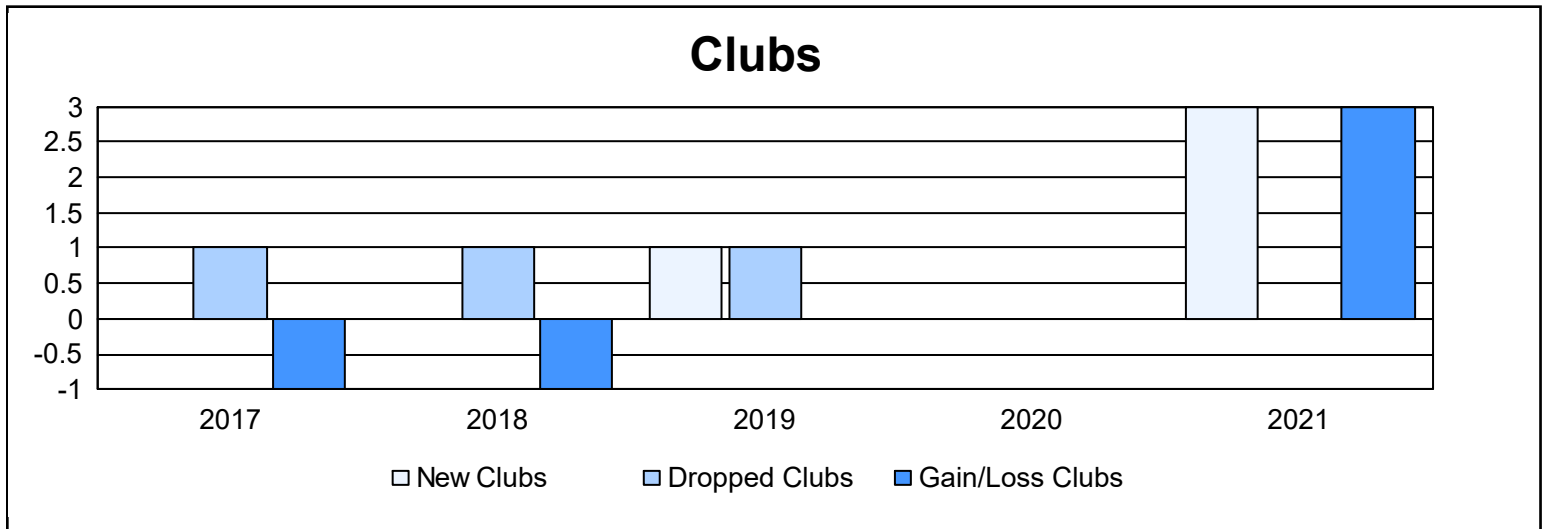

Year	New Clubs	Dropped Clubs	Gain/ Loss Clubs	New Members	Charter Members	Reinstate Members	Transfer Members	Total Member Added	Total Members Dropped	Gain/ Loss Members
2016-2017	0	1	-1	89	2	1	5	97	97	0
2017-2018	0	1	-1	103	0	3	2	108	104	4
2018-2019	1	1	0	99	24	15	5	143	141	2
2019-2020	0	0	0	47	0	1	2	50	101	-51
2020-2021	3	0	3	59	52	2	2	115	102	13
<b>Average</b>	<b>1</b>	<b>1</b>	<b>0</b>	<b>79</b>	<b>16</b>	<b>4</b>	<b>3</b>	<b>103</b>	<b>109</b>	<b>-6</b>

### Membership Composition June 2021 Cumulative